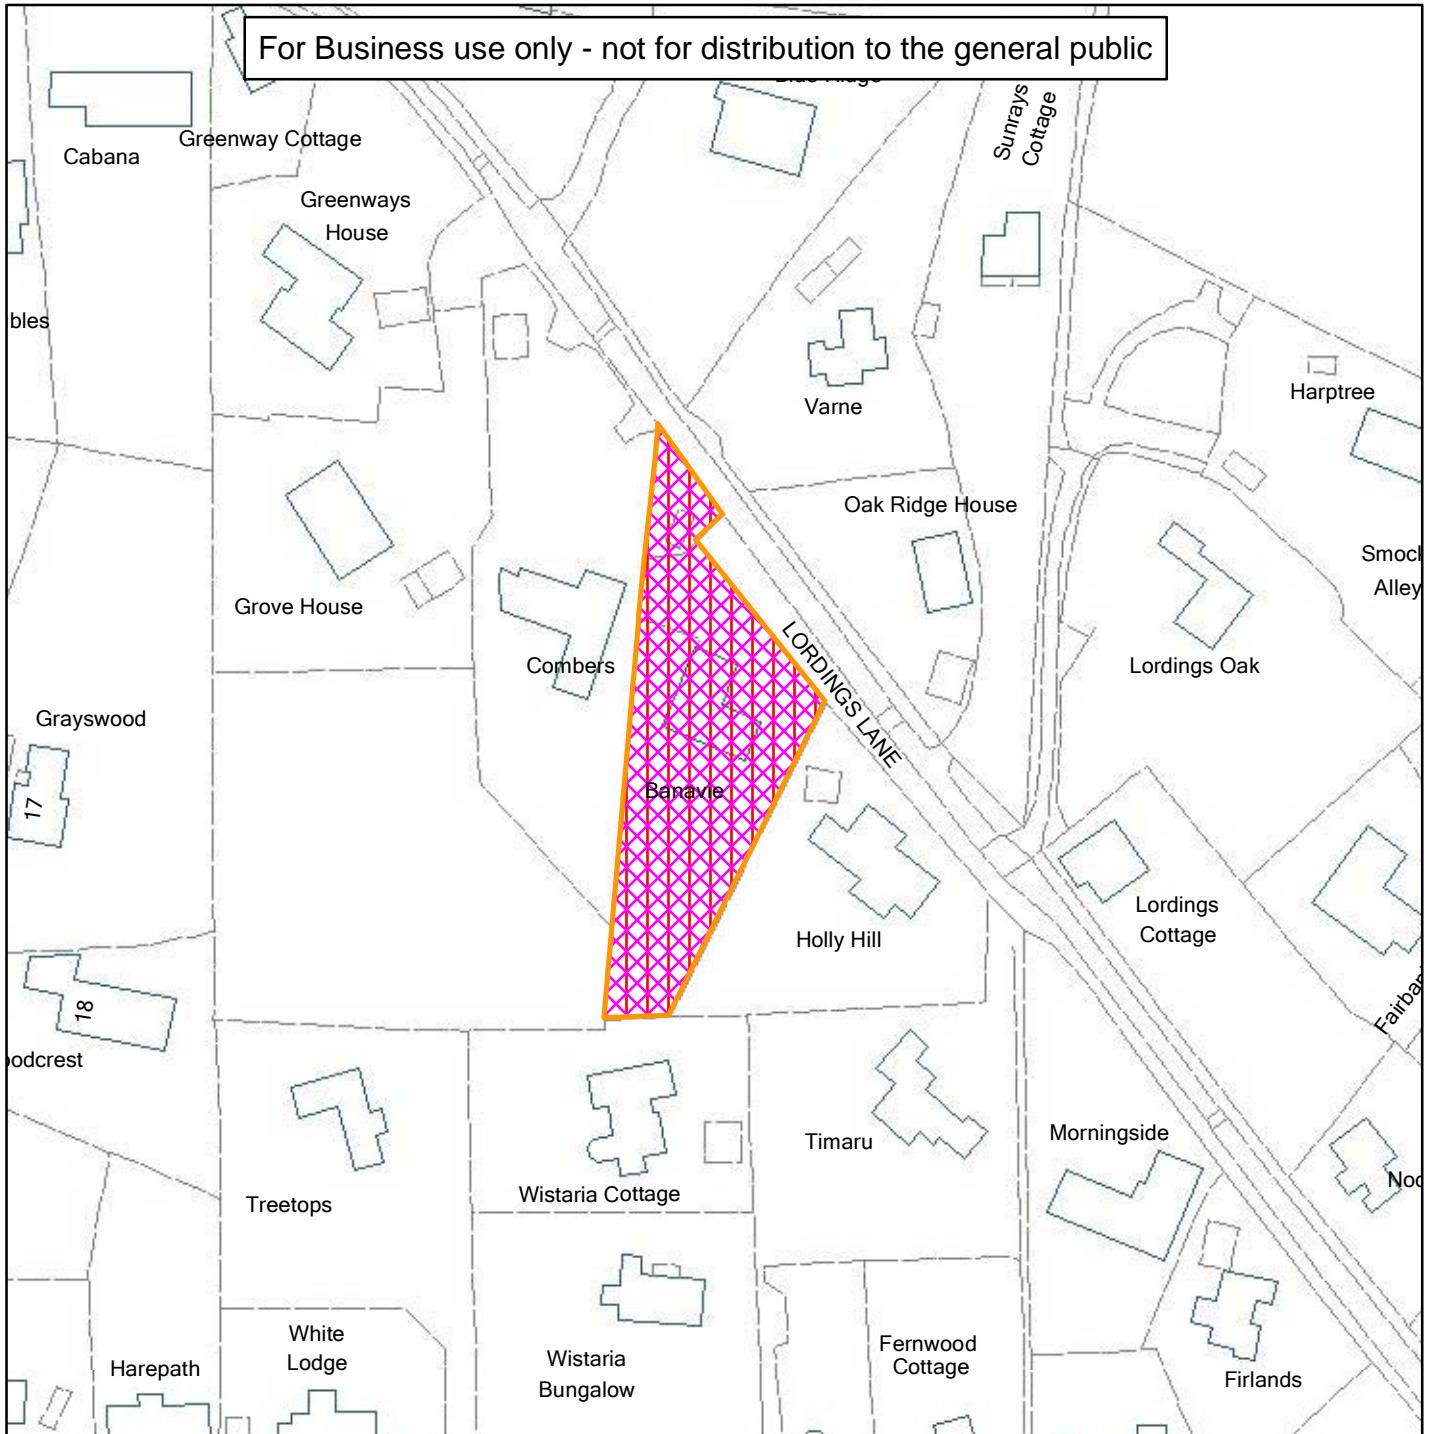

Banavie

For Business use only - not for distribution to the general public

Scale: 1:1,250

Reproduced from the Ordnance Survey map with permission of the Controller of Her Majesty's Stationery Office © Crown Copyright 2012.

Unauthorised reproduction infringes Crown Copyright and may lead to prosecution or civil proceedings.

Organisation	Horsham District Council
Department	
Comments	
Date	05/10/2016
MSA Number	100023865